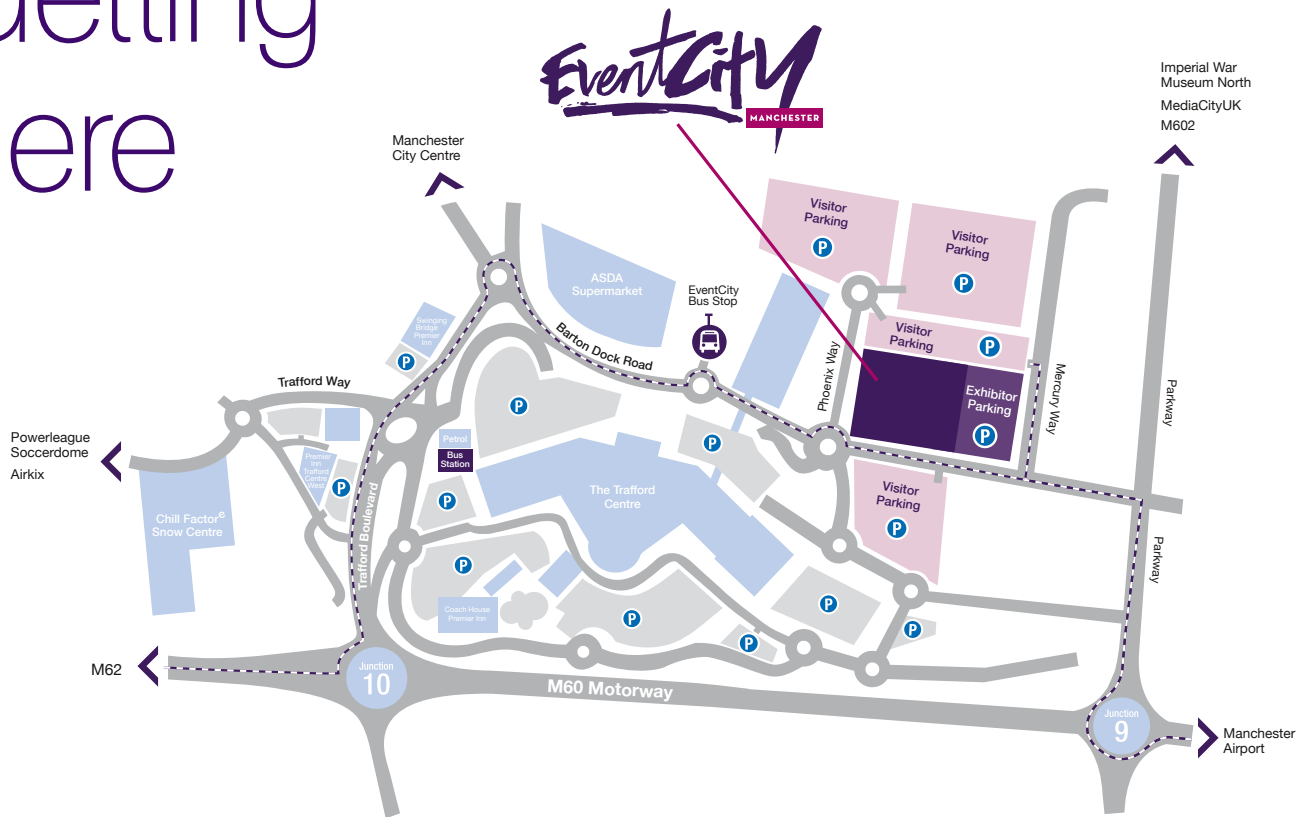

Getting here

Visitors

Road

EventCity is conveniently located close to junctions 9 and 10 on the M60, making it very accessible to car users. EventCity has over 3000 free car parking spaces on-site and there is additional free parking at The Trafford Centre (see map).

From Liverpool John Lennon Airport (30 miles)

By car: Join the A5300 at the airport, then take the M62 (eastbound) to the M60. Follow the M60 (westbound), exiting at junctions 9 or 10.

EventCity Limited,
Phoenix Way, off Barton Dock Road,
Urmston, Manchester M41 7TB 0161 870 9800

www.eventcity.co.uk

EVENTS · CONFERENCES · EXHIBITIONS · CONCERTS

Getting here

Road

EventCity is conveniently located close to junctions 9 and 10 on the M60, making it very accessible to car users. EventCity has over 3000 free car parking spaces on-site and there is additional free parking at The Trafford Centre (see map).

The Sat nav reference is M17 8AS. All organiser and exhibitor access is via Mercury Gatehouse or Mercury Way.

Car park pass

Event Name:

Trading Name:

Stand Number:

Contact Name:

Contact Telephone Number:

Overnight Parking Approval Number: