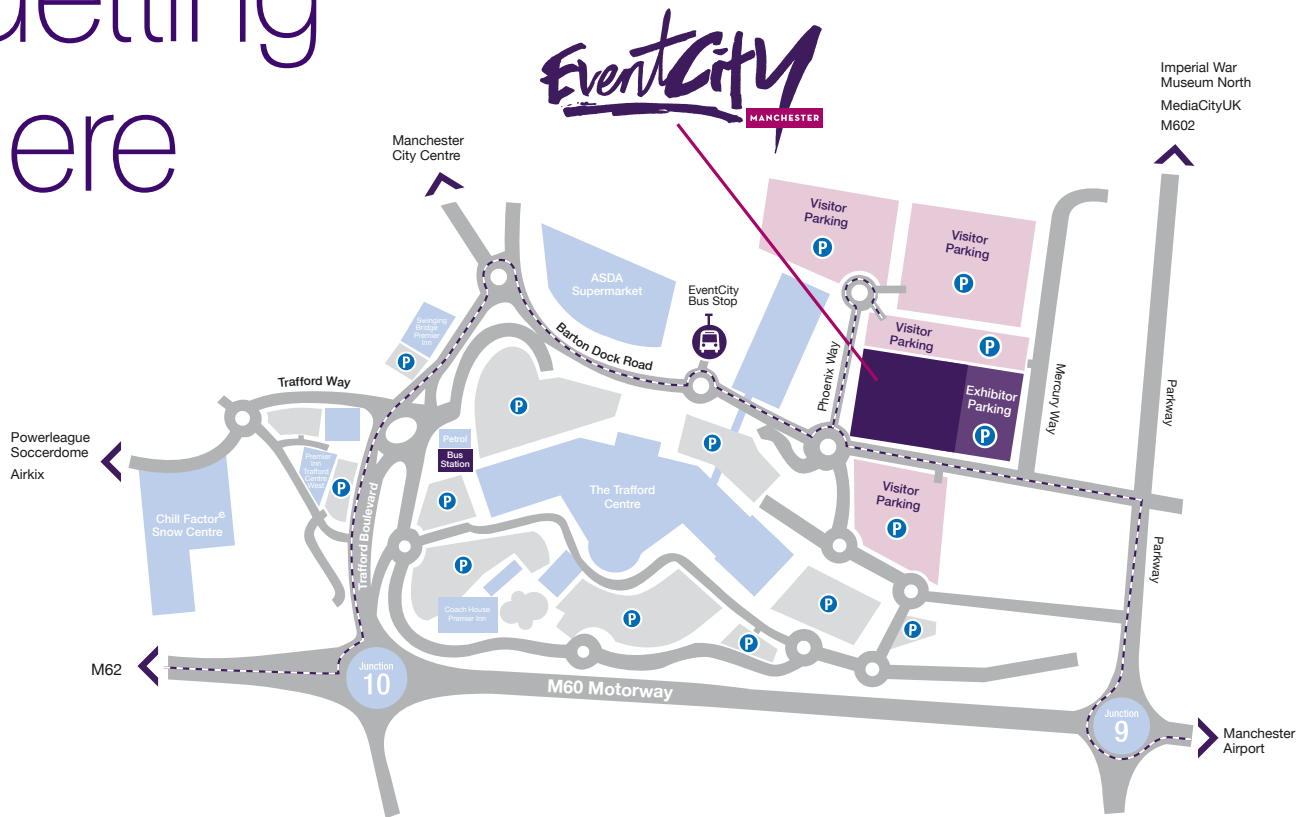

Getting here

Visitors

Road

EventCity is conveniently located close to junctions 9 and 10 on the M60, making it very accessible to car users. EventCity has over 3000 free car parking spaces on-site and there is additional free parking at The Trafford Centre (see map).

The Sat nav reference is M17 8AS.

Bus

Nearest EventCity bus stops

There are two bus stops within 5 minutes walking distance of EventCity (see map) which are serviced by the following:

Manchester City Centre's Express Service X50: The Trafford Centre's high frequency express bus link leaving Piccadilly Gardens Bus Station Stand K, every 15 minutes from early until late, 7 days a week 363 days a year (via MediaCityUK and MUFC).

This is approx 10 minutes walk from EventCity (see map) and serviced by bus routes from all over Greater Manchester. There are frequent buses providing a connection every 5 minutes (services 18, 247, 250 and X50) from the bus station to EventCity.

www.eventcity.co.uk

EVENTS · CONFERENCES · EXHIBITIONS · CONCERTS

Getting here

Road

EventCity is conveniently located close to junctions 9 and 10 on the M60, making it very accessible to car users. EventCity has over 3000 free car parking spaces on-site and there is additional free parking at The Trafford Centre (see map).